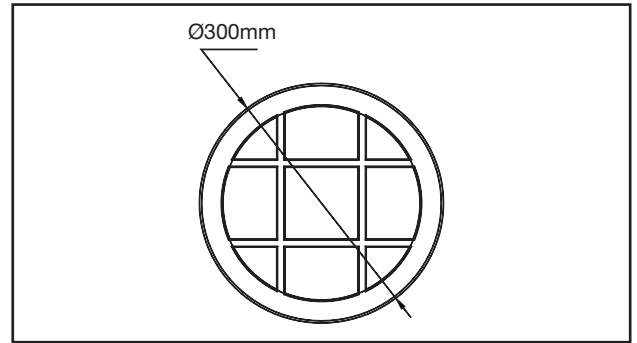

ABD16BZ/GRB/***

Cross Grill Bezels For Bruno
(ABD16/CCT Range)

PRODUCT FEATURES

- Available in Satin Silver, Rose Gold, Carbon Black, Polar White and Gold
- Compatible with all Bruno (ABD16) models
- Pre-Marked Side Entry Design